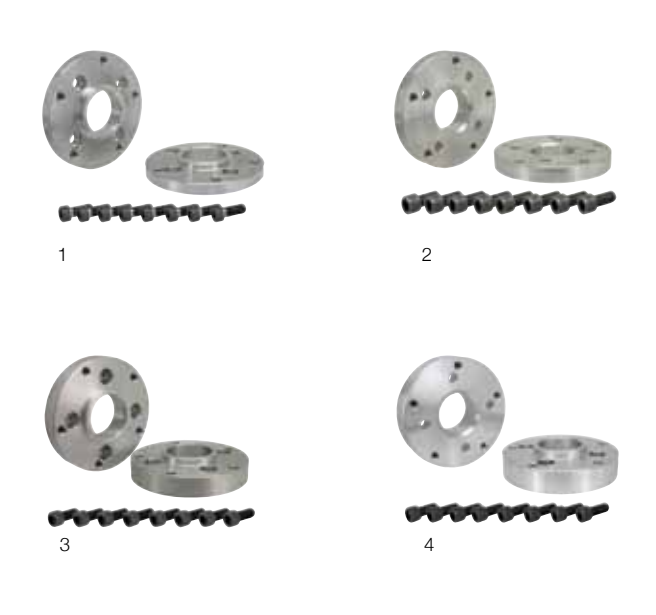

Tapered Bolts

3 M12x1.5x26mm	AC601SB10	each	£1.70
4 M12x1.5x35mm	AC601SB13	each	£2.20
M12x1.5x50mm	AC601SB16	each	£3.90

Radiused Locking Bolts

M12x1.5x24mm	AC601LB115	each	£31.20
5 M12x1.5x38mm	AC601LB118	each	£31.20

Tapered Locking Bolts

6 M12x1.5x22mm	AC601LB117	each	£31.20
M12x1.5x48mm	AC601LB156	each	£41.90

WHEEL SPACERS

1	3mm	WC601SP10	pair	£25.00
2	5mm	WC601SP11	pair	£30.00
3	8mm (use longer bolts)	WC601SP12	pair	£35.00
4	10mm (use longer bolts)	WC601SP13	pair	£40.00
5	15mm, hubcentric (use longer bolts)	WC601SP14	pair	£75.00
6	20mm, hubcentric (use longer bolts)	WC601SP15	pair	£85.00
	25mm, hubcentric	WC601SP16	pair	£95.00

WHEEL ADAPTORS

4x100- 5x130 57.1-76.1mm centrebore, supplied with allen bolts.

1	15mm, hubcentric	WC601AD10	each	CALL
2	20mm, hubcentric	WC601AD11	each	CALL
3	25mm, hubcentric	WC601AD12	each	CALL
4	30mm, hubcentric	WC601AD13	each	CALL