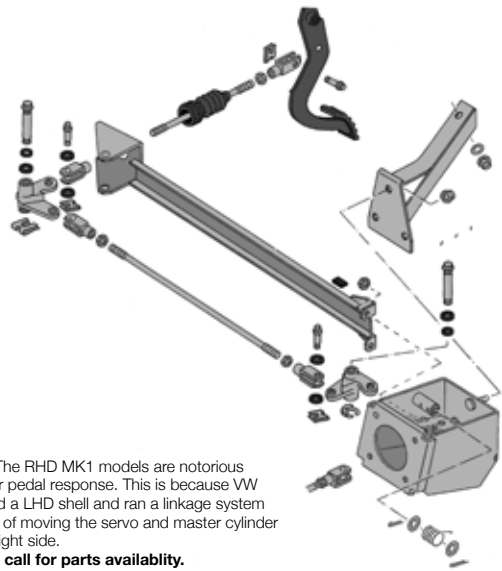

BRAKE PEDAL - RHD

Note: The RHD MK1 models are notorious for poor pedal response. This is because VW adapted a LHD shell and ran a linkage system instead of moving the servo and master cylinder to the right side.
Please call for parts availability.

YOUR PRIDE AND JOY.

Our specialist VW insurance is tailored to suit all classic Volkswagens. So if you have been searching for a policy that offers extensive cover, exceptional value and complete peace of mind, then look no further. All VW Heritage insurance cover is provided by Adrian Flux Insurance Services. Voucher can be exchanged for goods from VW Heritage.

**GET A QUOTE TODAY ONLINE AT
VWHERITAGE-INSURANCE.COM
OR CALL 0800 138 8074.**