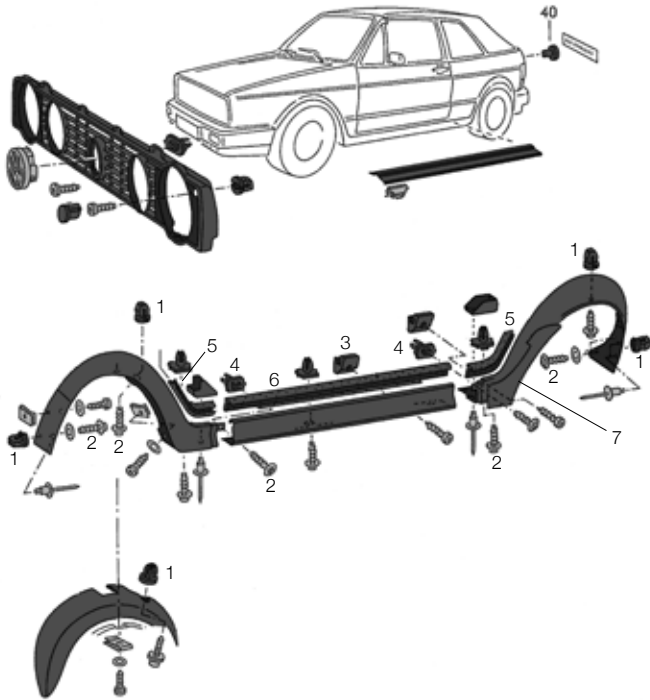

CABRIOLET "CLIPPER" BODYKIT