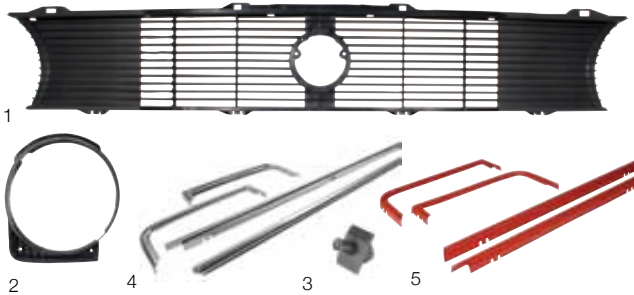

RADIATOR GRILLES