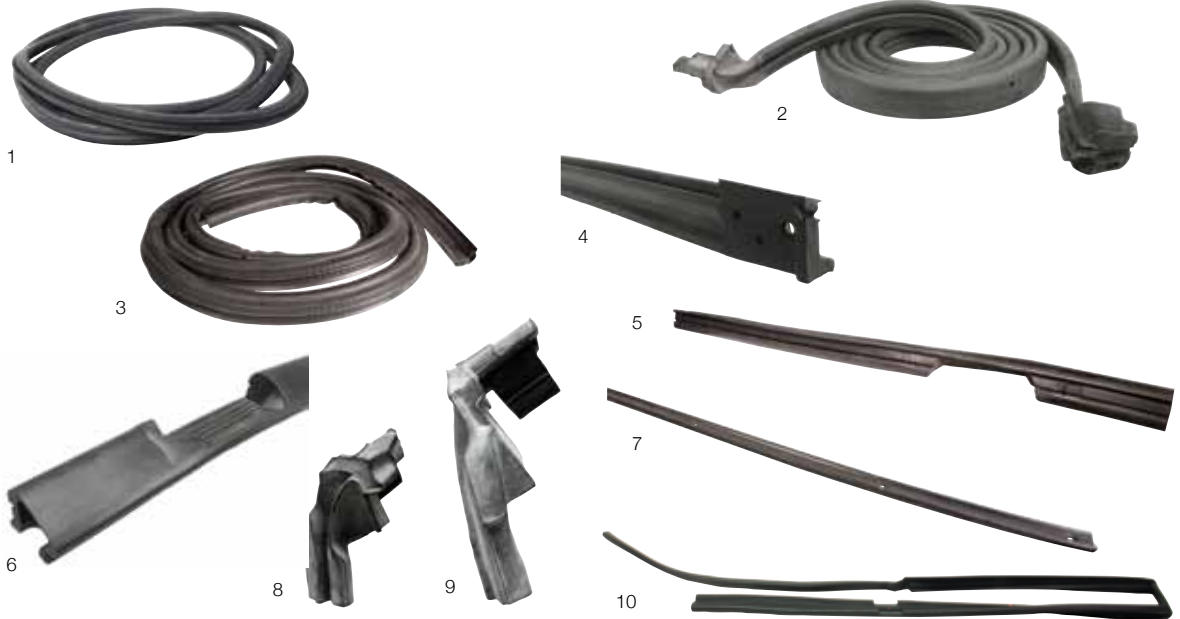

CABRIOLET APERTURE SEALS, WINDOW SEALS & HOOD SEALS