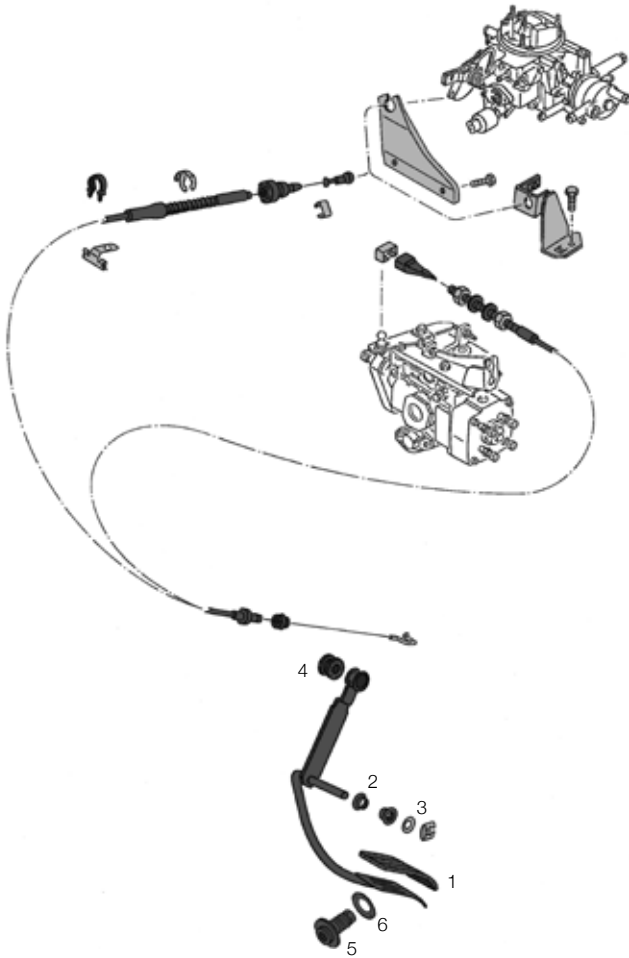

ACCELERATOR PEDAL