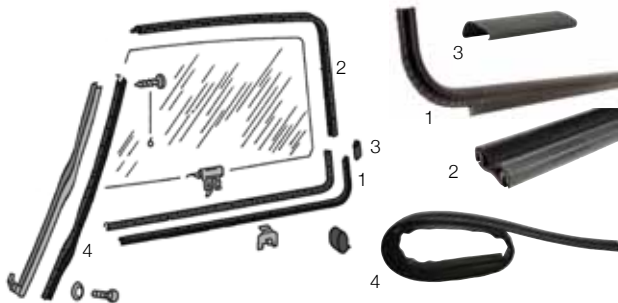

SCRAPERS AND SEALS

Inner and outer scrapers will require shortening for Mk1 Golf 5 door / Jetta and Caddy			
Inner / outer scraper excl. Cabriolet			
1	left hand inner / right hand outer	251-837-704	each £21.50
	right hand inner / left hand outer	251-837-703	each £21.50
South African Spec felt guide, left or right			
	plain	171-837-439/D	each £28.00
2	for trim	281-837-709	each £34.00
3	Trim clip, scraper frame to large felt, black	171-837-483	each £34.00
4	Small upright felt guide, left & right	171-837-433/A	each £14.95
Rear 1/4 window seal, all years, 5 door			
	plain	173-845-217	
	left for trim	173-845-217/A	each £20.00
	right for trim	173-845-218/A	each £21.00
South African spec scrapers. Genuine VW use 5 door and Caddy models, front or rear.			
	left	175-837-475/A	each NCA
	right	175-837-476/A	each NCA
Front 1/4 window seal. 5 door			
	plain, left or right	173-845-217	each £0.00
	left for trim	171-845-261/A	each £30.30
	right for trim	171-845-262/A	each £30.30