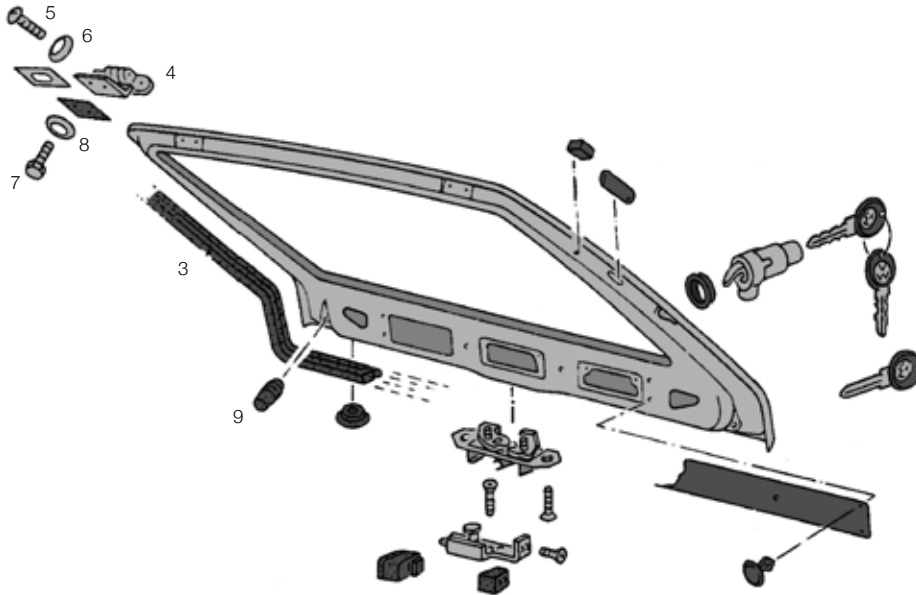

TAILGATE

1

2

10

1	Tailgate, hatchback, Genuine	171-827-025/K	each	£247.20
2	Tailgate bottom repair	171-827-038	each	£33.30
3	Tailgate seal	321-827-705/A	each	£35.50
	Tailgate seal, Genuine	321-827-705/A/GEN	each	£69.50
4	Tailgate Hinge	171-827-301/A	each	
5	Bolt, hinge to tailgate	N01-414-05	each	£0.90
6	Washer for above	311-837-943	each	£0.50