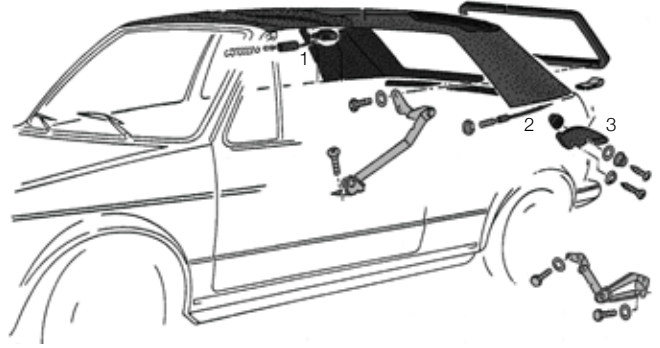

CABRIOLET HOODS