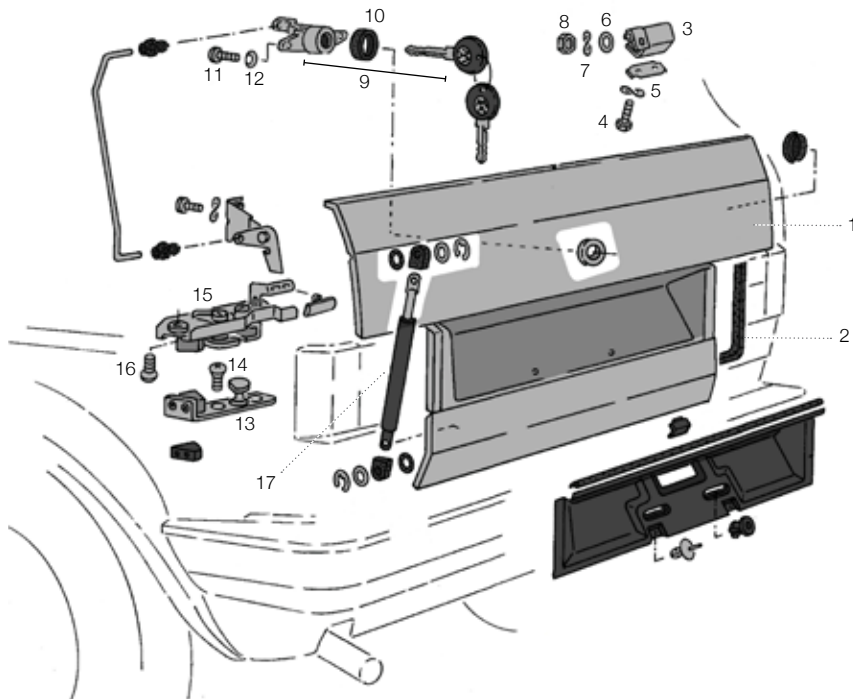

CABRIOLET BOOT LID