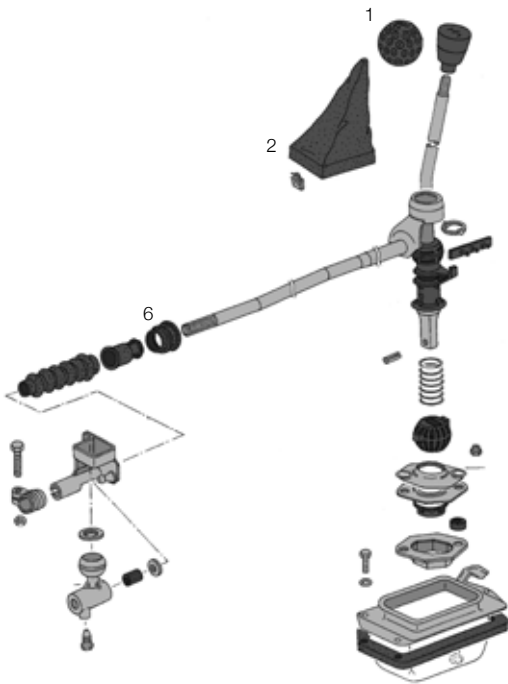

SHIFT RODS, BUSHES AND FITTINGS

1100-1300cc