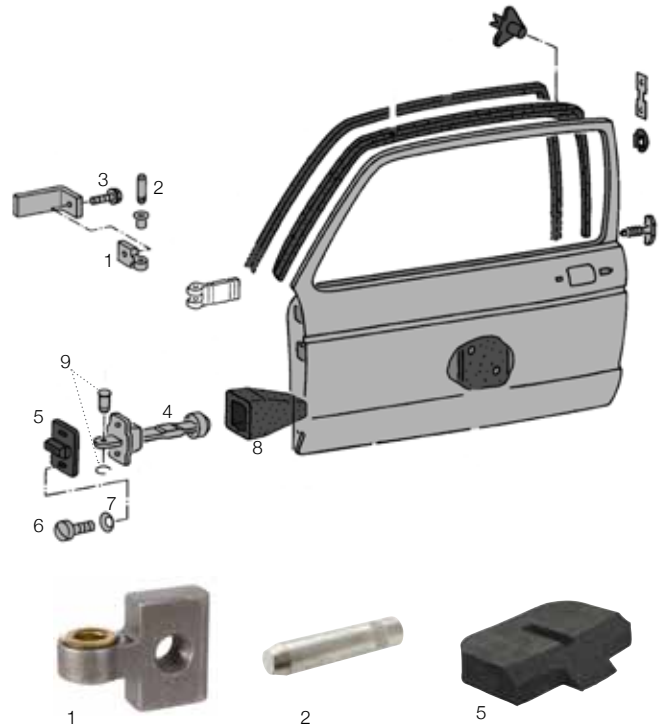

HINGES AND CHECK STRAPS