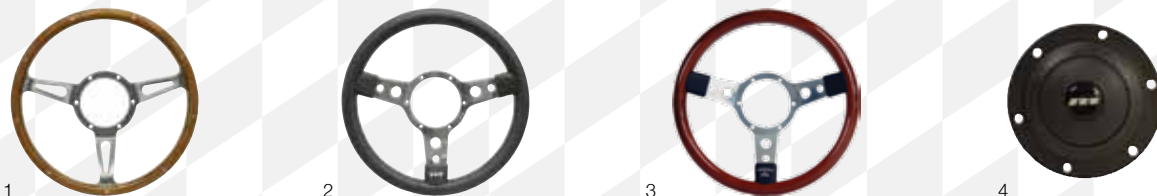

**UPGRADES
& CUSTOM PARTS**

BOSS KIT FOR GRANT WHEELS

<p>Note:You can fit this to 88+ card by removing the spline adapter fitted on the steering column. Call for advice.</p>				
	Small spline models , typically -7/87, 16mm spline	AC400GT3568	each	£28.10

**UPGRADES
& CUSTOM PARTS**

MOUTNEY STEERING WHEELS

1	13.5" Classic , chrome spokes with holes	M33SPCW	each	£95.50
2	13.5" Classic , black spokes with holes	M33SPLB	each	£58.00

3	13.5" Nostalgia , brushed spokes with holes	M353SPW	each	£84.00
4	Boss , 76-88 models	MB045		£22.60