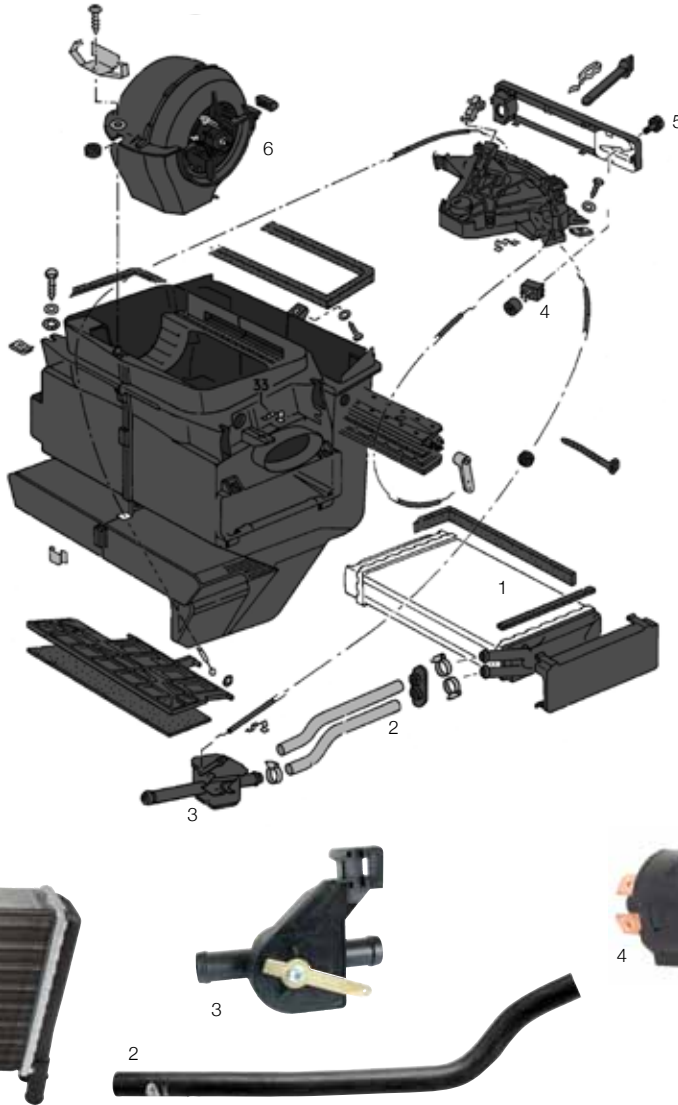

WIPER BLADES

16" blade	161-955-425	each	£4.50
------------------	-------------	------	--------------

HEATER

Heater matrix	171-819-031	each	£14.90
Water hose - valve to matrix	171-820-371/B	each	£13.14
Heater Valve	171-819-809/E	each	£13.20