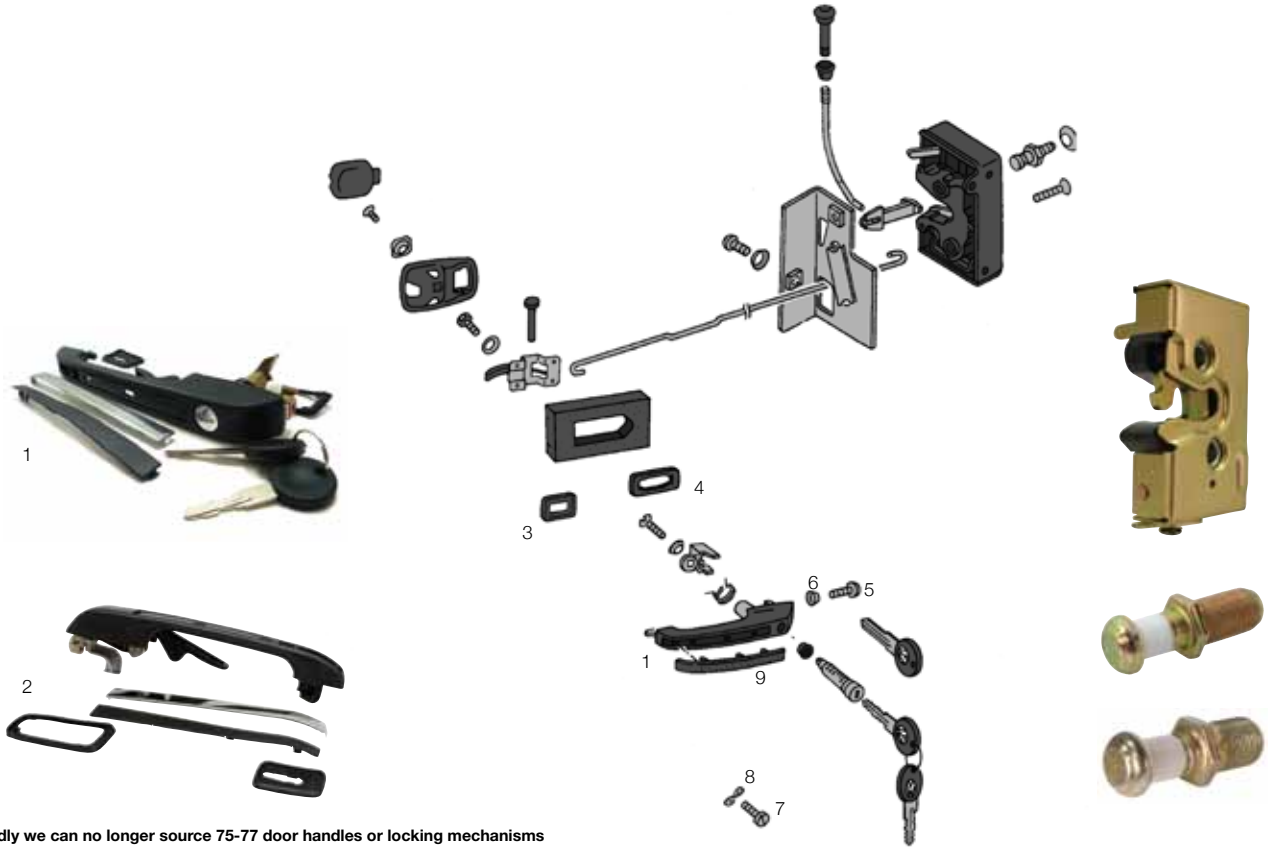

LOOKING FOR SCIROCCO PARTS?

PLEASE CALL FOR
ADVICE ON PARTS
AVAILABLE

CALL US ON
0845 873 7288

DOOR HANDLES AND LOCKING MECHANISM

Sadly we can no longer source 75-77 door handles or locking mechanisms

Front, 8/77-7/81 Hatchback, Cabriolet all, black, left	155-837-205/A	each	£77.40
right	155-837-206/A	each	£60.50
1 Front, 8/81-7/92 , Hatchback/ Caddy, black, left	191-837-205/A	each	£7.00
left, Genuine	191-837-205/A/G	each	£60.10
right	191-837-206/A	each	£7.00
right, Genuine	191-837-206/A/G	each	£60.10
2 Rear, 8/77-7/83 , black, left	193-839-205	each	£7.00
right	193-839-206	each	£7.00
Base gasket for above, small, front or rear, 8/77- 7/81	443-837-209	each	NLA
Base gasket for above, front or rear,			
3 small 8/81-	867-837-209	each	£1.80
4 large 8/77-	171-837-211/A	each	£1.50
Door handle gasket set , all models. Per handle.	171-898-201	each	£7.50
5 Screw for above, in door shut, 8/77-7/81	N01-413-13	each	£1.20
8/81-	N01-413-87	each	£0.30
6 Washer for above	111-837-941	each	£0.50
7 Screw for handle, under trim	N01-413-13	each	£1.20
8 Washer for above	N01-222-53	each	£0.50
9 Trim for handle, chrome, genuine	433-837-239	each	£6.10