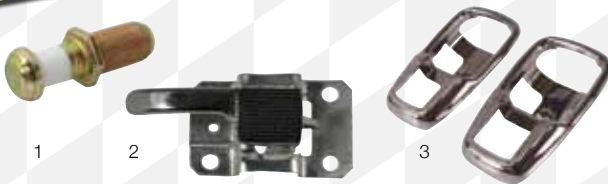

UPGRADES & CUSTOM PARTS DOOR LOCKS AND STRIKERS

1 Striker bolts, chrome, pair (Not for Caddy or Cabrio 8/89-)	321-837-034	each	£6.10
2 Interior door pull handle, chrome, left	113-837-019/B	each	£15.50
Interior door pull handle, chrome, right	113-837-020/B	each	£15.50
3 Door pull housings, chrome, pair	113-837-239/B CM	each	£19.96

LOOKING FOR SCIROCCO PARTS?