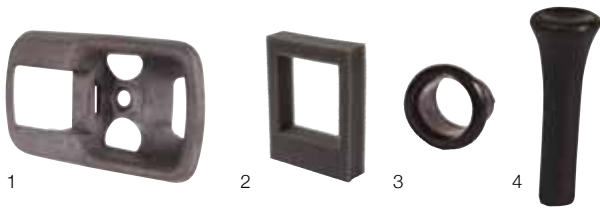

Lower door skin repair plate, left or right	171-831-100	each £26.90
--	-------------	--------------------

INTERIOR LOCKING MECHANISM

Door pull release handle , black, left	171-837-019	each	
right	171-837-020	each	
Bolt for above	N90-529-301	each	£0.60
Washer for above	111-837-941	each	£0.50
1 Door pull housing , black, left or right	171-837-235	each	£9.95
Screw for above	N01-426-43	each	£0.60
Cone washer for above	111-837-291	each	£7.70
Plastic insert for door pull housing, black	311-837-247	each	£3.90
2 Seal for door operating lever	171-837-241	each	£5.50
3 Guide for door lock pull knob	171-837-355	each	£2.20
4 Door lock pull knob , black	171-837-187	each	£2.50