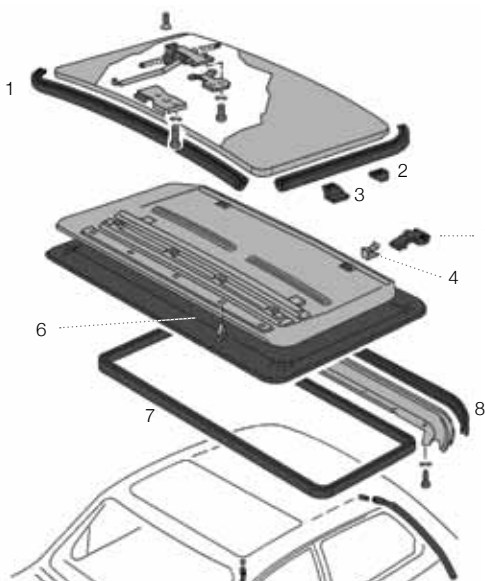

CABRIOLET BOOT LID

1	Tailgate	155-827-025/B	each	CALL
2	Tailgate seal	155-827-705	each	£78.60
3	Tailgate hinge left right	155-827-301 155-827-302	each each	CALL CALL
4	Bolt, tailgate to hinge	N01-021-226	each	£1.10
5	Washer for above	N01-222-65	each	£0.50
6	Washer, hinge to body	N01-167-016	each	£2.80
7	Spring washer for above	N01-224-110	each	£0.40
8	Nut for above	N01-100-88	each	£0.30

9	Tailgate lock and key	327-827-539	each	CALL
10	Gasket, tailgate lock	161-827-527	each	£6.60
11	Screw, lock to tailgate	N01-414-05	each	£0.90
12	Washer for above	311-837-943	each	£0.50
13	Striker plate for tailgate lock	155-829-221	each	£19.00
14	Screw, striker plate to body	N90-322-901	each	£0.60
15	Lock mechanism	155-829-211/A	each	CALL
16	Screw for above	N90-322-901	each	£0.60
17	Gas strut	155-827-550/B	each	£0.60

SUNROOF

1	Sunroof Seal	321-877-209/A	each	£79.50
2	Sliding Bush	411-877-145	each	£0.76
3	Guide Piece	191-877-145	each	£2.88
4	Clip	313-877-277	each	£0.34
5	Guide Piece	171-877-278	each	£1.93
6	Clip	191-877-281	each	£3.00
7	Beading, for sunroof frame	191-877-227/A/BAX	each	£20.66
8	Gasket, for water drain plate	191-877-253	each	CALL