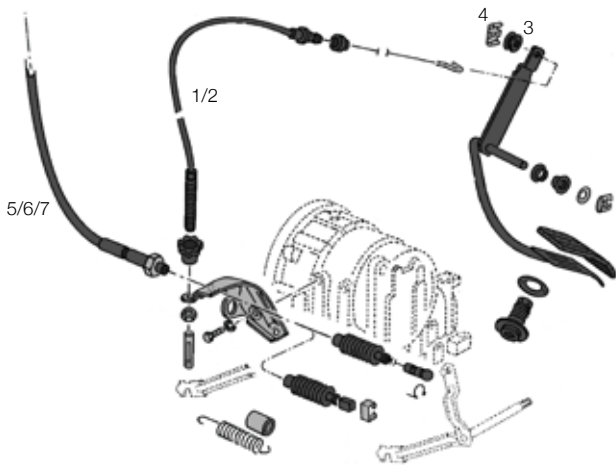

FOLLOW US
ON TWITTER:
@VWHERITAGE

CAN'T SEE THE
PART YOU NEED
LISTED?

CHECK THE PART
NUMBER ONLINE
IT MIGHT BE
AVAILABLE FROM
VW CLASSIC PARTS.

CABLES AND CONTROLS

ACCELERATOR CABLES

Accelerator cable			
	1068mm for Carb engines	171-721-555/T	each £12.00
	1146mm K-Jet engines chassis >15-C-050 000	171-721-555/K	each £18.30
	1146mm K-Jet engines chassis 15-D-000 001>	171-721-555/AB	each £15.00
	914mm, Diesel LHD	357-721-555/A	each £9.50
1	1167mm, Diesel RHD	172-721-555/G	each £27.90
2	Bush, cable to pedal	431-721-559	each £11.90

AUTOMATIC MODELS

Note: Accelerator cable goes from the pedal to the gearbox.
Bowden cable runs from the gearbox to the carb/throttle body.

Accelerator cable			
1	LHD, 1004mm, Grey	171-723-555/C	each CALL
2	RHD, 1453mm, Orange	172-723-555/B	each CALL
3	Bush, cable to pedal	823-721-567	each CALL
4	Clip for above	171-721-563	each £1.50
Bowden cable			
5	Carb engine, Green	010-321-309/E	each £140.10
6	Diesel, white	010-321-307/B	each £125.00
7	yellow	010-321-307/A	each CALL
	Gearbox shift cable, automatic models	171-713-265/C	each CALL