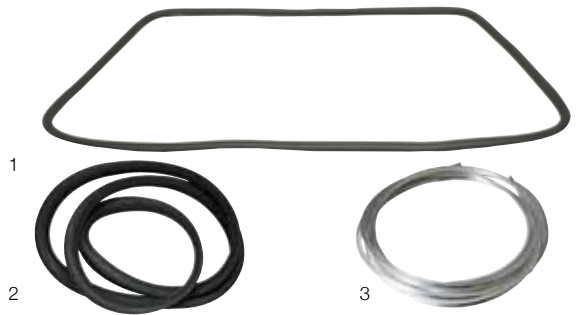

FIXED WINDOW AND APERTURE SEALS

Fixed window seals, without trim			
	Front windscreen, all models plain	171-845-121	each £29.00
1	Front windscreen, all models genuine	171-845-121/GEN	each £34.70
2	Rear side seal, 3 door models, left	171-845-321	each £23.00
	Rear side seal, 3 door models, right	171-845-322	each £23.00
	Rear window seal	171-845-521	each £30.00
Fixed window seals, for chrome trim			
	Front windscreen, all models, genuine	171-845-261/A	each £30.30
	Rear side seal, 3 door models, left	171-845-321/A	each £52.50
	Rear side seal, 3 door models, right	171-845-322/A	each £52.50
	Rear window seal	171-845-521/A	each £30.00
3	Chrome trim, 4120mm length, trim to fit	255-853-305	each £22.10
	Joining clip for chrome trim	171-853-339/A	each £5.50
	Tool for fitting chrome window trim	011-898-109	each £34.80

WINDOW WINDER HANDLE

	Winder handle, black plastic genuine	321-837-581	each £17.50
	Screw for above	N01-426-43	each £0.60