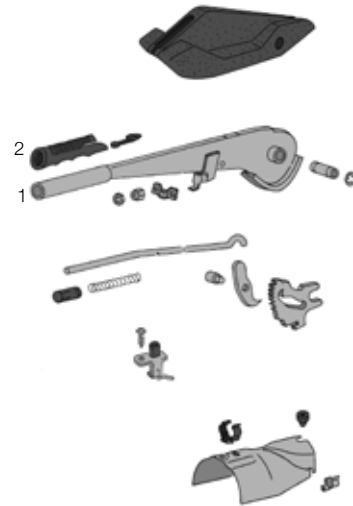

ACCELERATOR PEDAL

1	Accelerator pedal rubber	171-721-647	each	£12.49
2	Pedal shaft bearing bush	823-721-543	each	
3	Washer for above	N90-002-001	each	
4	Bush for accelerator cable to pedal	431-721-559	each	£11.90
	Stop buffer	171-723-589/A	each	
5	Stop for accelerator pedal, lhd	823-721-527	each	£0.00
6	Collar for above	171-723-528	each	

HANDBRAKE

1	Handbrake lever >7/88	171-711-305/B	each	£44.80
2	Handbrake lever grip	311-711-327/A/O1C	each	£10.70

BRAKE PEDAL - RHD

Note: The RHD MK1 models are notorious for poor pedal response. This is because VW adapted a LHD shell and ran a linkage system instead of moving the servo and master cylinder to the right side.
Please call for parts availability.

YOUR PRIDE AND JOY.

Our specialist VW insurance is tailored to suit all classic Volkswagens. So if you have been searching for a policy that offers extensive cover, exceptional value and complete peace of mind, then look no further. All VW Heritage insurance cover is provided by Adrian Flux Insurance Services. Voucher can be exchanged for goods from VW Heritage.

**GET A QUOTE TODAY ONLINE AT
VWHERITAGE-INSURANCE.COM
OR CALL 0800 138 8074.**