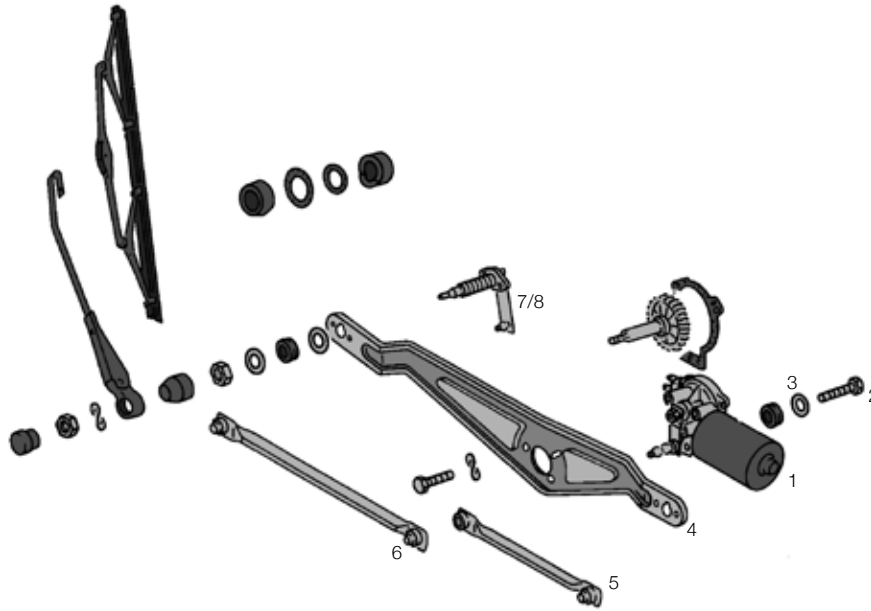

WIPER MOTOR AND LINKAGE