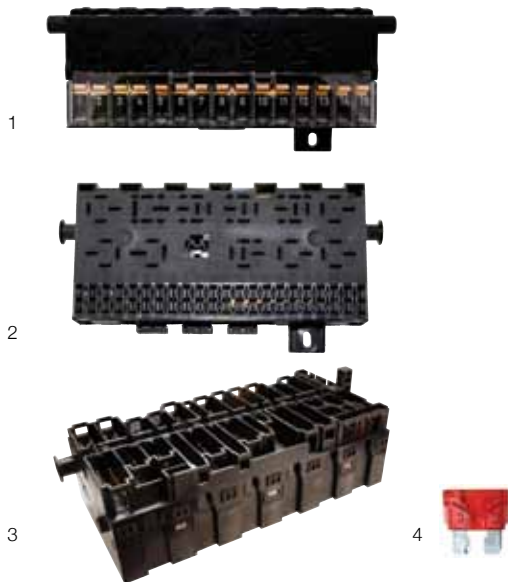

FUSES

Ceramic fuses available - please call.

1	Fuse box 78-83	171-941-821/C	each	£164.90
Cabriolet fuse box				
2	83-89	171-941-821/D	each	£90.00
3	8/89-10/91	357-937-039	each	£249.90
Fuse, blade type				
4	10 amp, red	N01-713-111	each	£0.24
	15 amp, blue	N01-713-112	each	£0.24
	20 amp, yellow	N01-713-7	each	£0.24
	30 amp, green	N01-713-15	each	£0.24

HAVE YOU VISITED THE VW HERITAGE BLOG?
KEEP UP TO DATE AND SIGN UP FOR EMAILS AT VWHERITAGE.COM