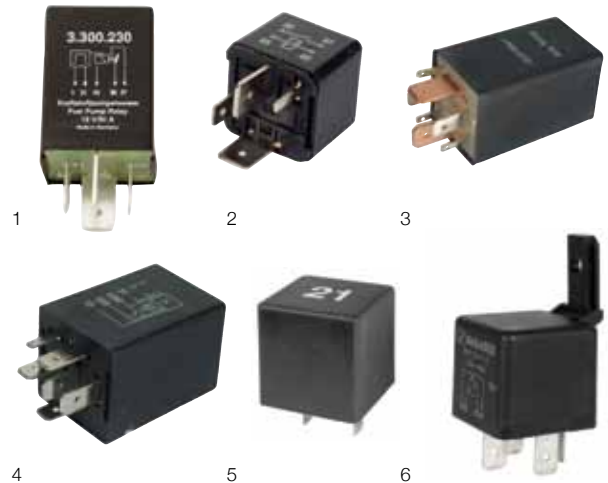

STOCK IGNITION LEADS

1	1050/1300cc	905-QHT-005	each	£26.00
	1500-1800cc	905-QHT-005	each	£26.00
Cabriolet				
2	1050-1300cc 8/84-10/91	905-QHT-002	each	£26.00
	1600/1800cc, Carb/GTI 8v 8/83-7/84	905-QHT-005	each	£26.00
6	1600/1800cc, Carb/GTI 8v 8/84-10/91	905-QHT-006	each	£26.00
	1600/1800cc, Carb/GTI 8v, 8/84- Bosch	905-QHT-006/BOSCH	each	£29.50
	1800cc 16v, all years	905-QHT-006/V	each	£33.60

RELAYS

Fuel pump relay					
1	1600cc GTI	321-906-059/C	each	£22.40	
	1800cc GTI	321-906-059/F	each	£23.00	
2	Inlet manifold heating element, Carb		171-906-383	each	£7.70
3	Glow plug		443-911-261	each	£16.96
Air Conditioning					
171-959-141/A each £14.95					
Wiper Intermittant Relay, most Mk1&2 Golf/					
4	Jetta/Rocco	191-955-529	each	£14.00	
Rear screen wash/wipe					
191-955-529 each £14.00					
5	Indicator relay		111-953-227/D	each	£5.50
6	Horn / fog lamp		141-951-253/B	each	£6.95

FUSES

Ceramic fuses available - please call.

1	Fuse box 78-83	171-941-821/C	each	£164.90
Cabriolet fuse box				
2	83-89	171-941-821/D	each	£90.00
3	8/89-10/91	357-937-039	each	£249.90
Fuse, blade type				
4	10 amp, red	N01-713-111	each	£0.24
	15 amp, blue	N01-713-112	each	£0.24
	20 amp, yellow	N01-713-7	each	£0.24
	30 amp, green	N01-713-15	each	£0.24

HAVE YOU VISITED THE VW HERITAGE BLOG?
KEEP UP TO DATE AND SIGN UP FOR EMAILS AT VWHERITAGE.COM