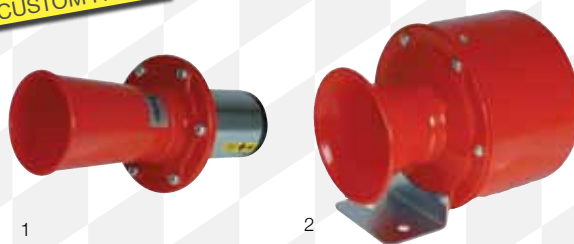

NOVELTY HORNS