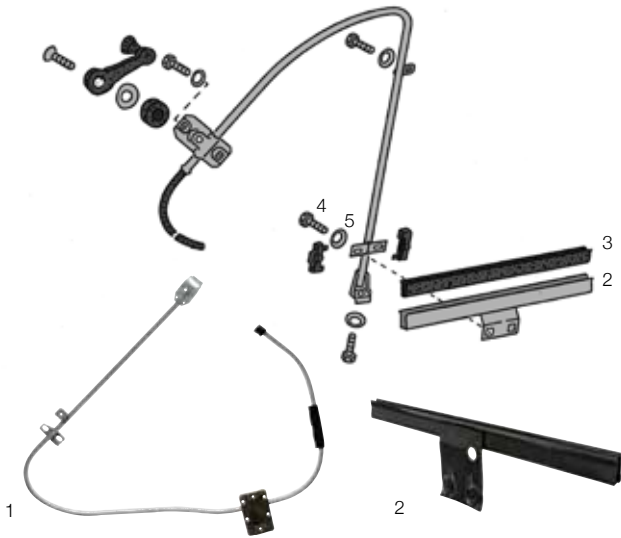

WINDOW WINDERS AND MECHANISMS

Front window winder mechanism, G1 >83 /			
	Caddy >92 Left	171-837-401/B	each £35.00
1	>92 Right	171-837-402/B	each £35.00
	Bolt, Mechanism to door	N90-529-301	each £0.60
	Washer for above	311-837-943	each £0.50
2	Lifter channel, all models		
	front	171-837-571/A	each £19.00
	rear	171-837-571/A	each £19.00
3	Seal, channel to glass	831-837-565	each £3.90
4	Bolt, channel to mechanism	N90-529-301	each £0.60
5	Washer for above	311-837-943	each £0.50
Rear window winder mechanism.			
	Golf / Jetta (not Cabriolet)		
	left	173-839-401	each £39.60
	right	173-839-402	each £39.60