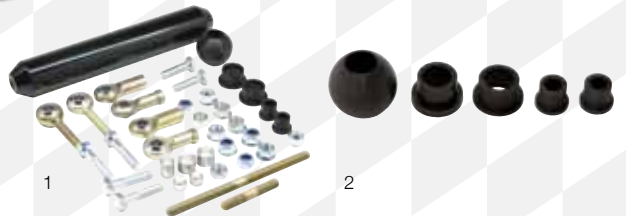

PERFORMANCE GEAR LINKAGE

1	Linkage Kit, USRT Smartshift, Mk1	WC798001	kit	£161.70
2	Gear Linkage Bushing/Ball Kit, USRT, 5pcs, Mk1	WC798003	kit	£39.80