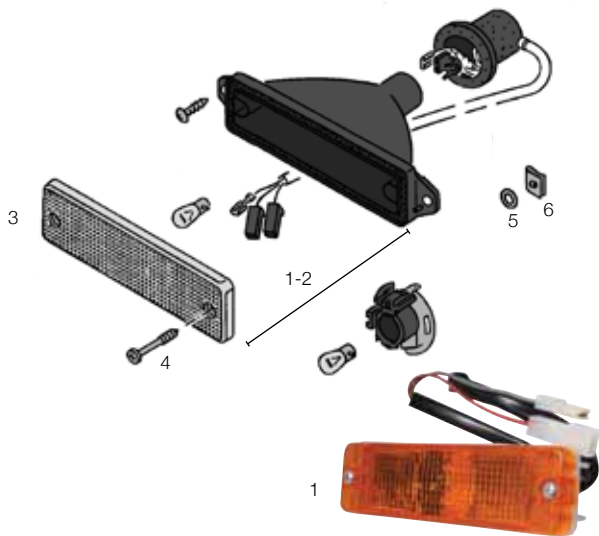

FRONT INDICATOR

Indicator unit, complete, left or right,			
1 amber	171-953-055	each	£10.00
2 clear	171-953-055/C	each	£10.00
smoked	171-953-055/SM	each	£10.80
3 Lens			
amber	171-953-141/C	each	£5.95
clear	171-953-141/CL	each	£5.95
smoked	171-953-141/SM	each	£5.95
4 Screw for above	321-953-169/A	each	£1.70
5 Washer for above	N01-154-02	each	£0.30
6 Speednut for above	N01-153-81	each	CALL