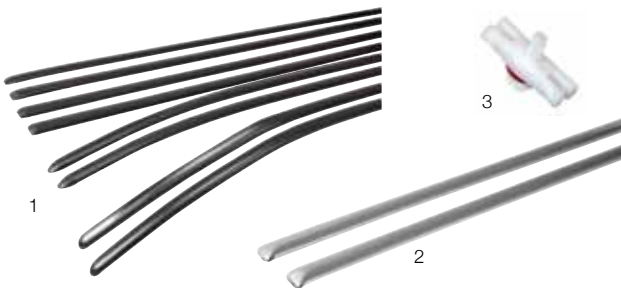

WHEEL ARCH TRIMS

1	Wheel arch trims , Golf Mk1 GTI 74-83	171-898-700	kit	£129.00
2	Screw for inside of arch	N01-396-49		£0.40
3	Washer for above	N01-166-53		£0.50

STONE GUARDS FOR REAR ARCH

Stone guard ,Golf/Jetta Mk1, (use 2x clips)				
1	left rear	171-853-931/A		£10.80
	right rear	171-853-932/A		£10.80
2	Clip for above	171-853-939		£0.20
3	Rivet for above	N03-855-01		£0.20

SIDE TRIM

1	Waistline trim , 8 piece set, Black, Golf Mk1 4 door*	173-898-115/B	set	£52.00
	Waistline trim , 8 piece, chrome, Golf Mk1 4dr*	173-898-115/C	set	£78.70
	Waistline trim , 6 piece, Golf Mk1 3dr chrome black	171-898-113/C	set	£59.10
		171-898-113/B	set	£59.10
	Waistline trim , 6 piece, Mk1 Caddy chrome black	147-898-112/C	set	£115.50
		147-898-112/B	set	£86.00
	Lower trim , Golf Mk1/Cabrio/Jetta* black	171-898-123/B	each	£24.20
	chrome	171-898-123/C	each	£16.50
	Trim clip Golf Mk1 sill trims, fits all Mk1 types	803-853-139/C	each	£1.80
	side moulding	155-853-585	each	£1.30
3	side moulding (BAG OF 50)	113-853-585/C /	50	£18.80