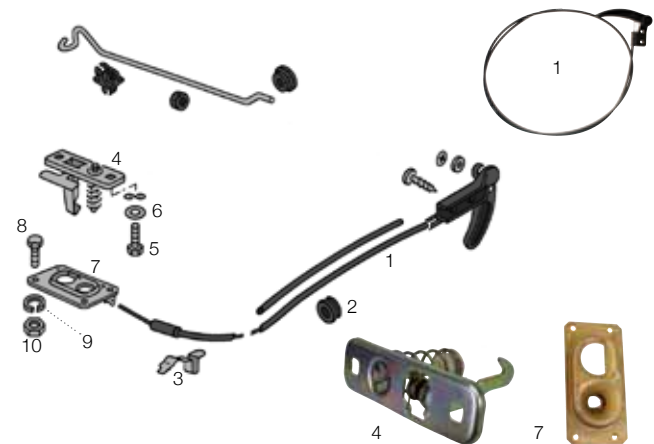

BONNET

Bonnet,			
1	Reproduction	155-823-031	each £131.30
2	Genuine	17S-823-031/A	each £208.90
Bonnet hinge,			
3	left	161-823-301/A	each £42.00
	right	161-823-302/A	each £34.99
4	Bolt, bonnet to hinge, M6 x 18	N01-021-527	each £0.80
	Washer for above	211-805-243	each £1.20
5	Locking washer, hinge to bearing bracket	N90-047-001	each £2.80
6	Under bonnet sound proofing, 1 Piece	171-863-835/A	each £51.60

UPGRADES & CUSTOM PARTS

BONNET BRA AND LIFTERS

1	Bonnet Lifters, pair	WC823FKHL16	each
2	Bra, all models	WC853011	each

BONNET CABLE, CATCH AND FITTINGS

1	Bonnet cable, all models	171-823-531/G	each £12.00
2	Grommet for cable through bulkhead	311-611-743	each CALL
3	Clip, cable to body	191-823-595	each NCA
4	Bonnet catch, upper, all models >7/83 Caddy + Cabriolet 8/83-7/92	321-823-507/A 191-823-507	each £17.50 each £25.20
5	Bolt for above	N01-021-226	each £1.10
6	Washer for above	211-805-243	each £1.20
7	Bonnet catch, lower all models >7/84 Caddy + Cabriolet 8/84-7/92	171-823-509 191-823-509	each £19.30 each £9.50
8	Bolt for above	N01-020-17	each £0.50
9	Washer for above	N01-200-43	each £0.40
10	Nut for above	N01-100-42	each £0.30